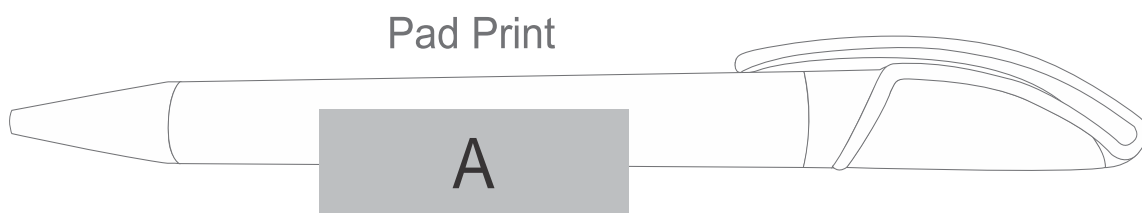

# IDEA-0910

Altitude California Ball Pen

Also available in  
  
Check Logo24  
guide and t's & c's

**\*\*\* Wrap Print on quantities over 500 \*\*\***

## Need to know:

- Includes 1-Colour, 1 Position Pad Print (setup fee applies)
- NB: Inclusive Branding is NOT applicable to Items marked as Reduced to Clear.
- Pad Wrap quantity over 500.

## Branding Options:

Position	Branding Method (Branding Code)	No. of Colours	Dimension
A	Pad Printing (PA)	4 Colours	60mm wide x 6mm high
A	Pad Wrap (PW)	4 Colours	30mm wide x 12mm high